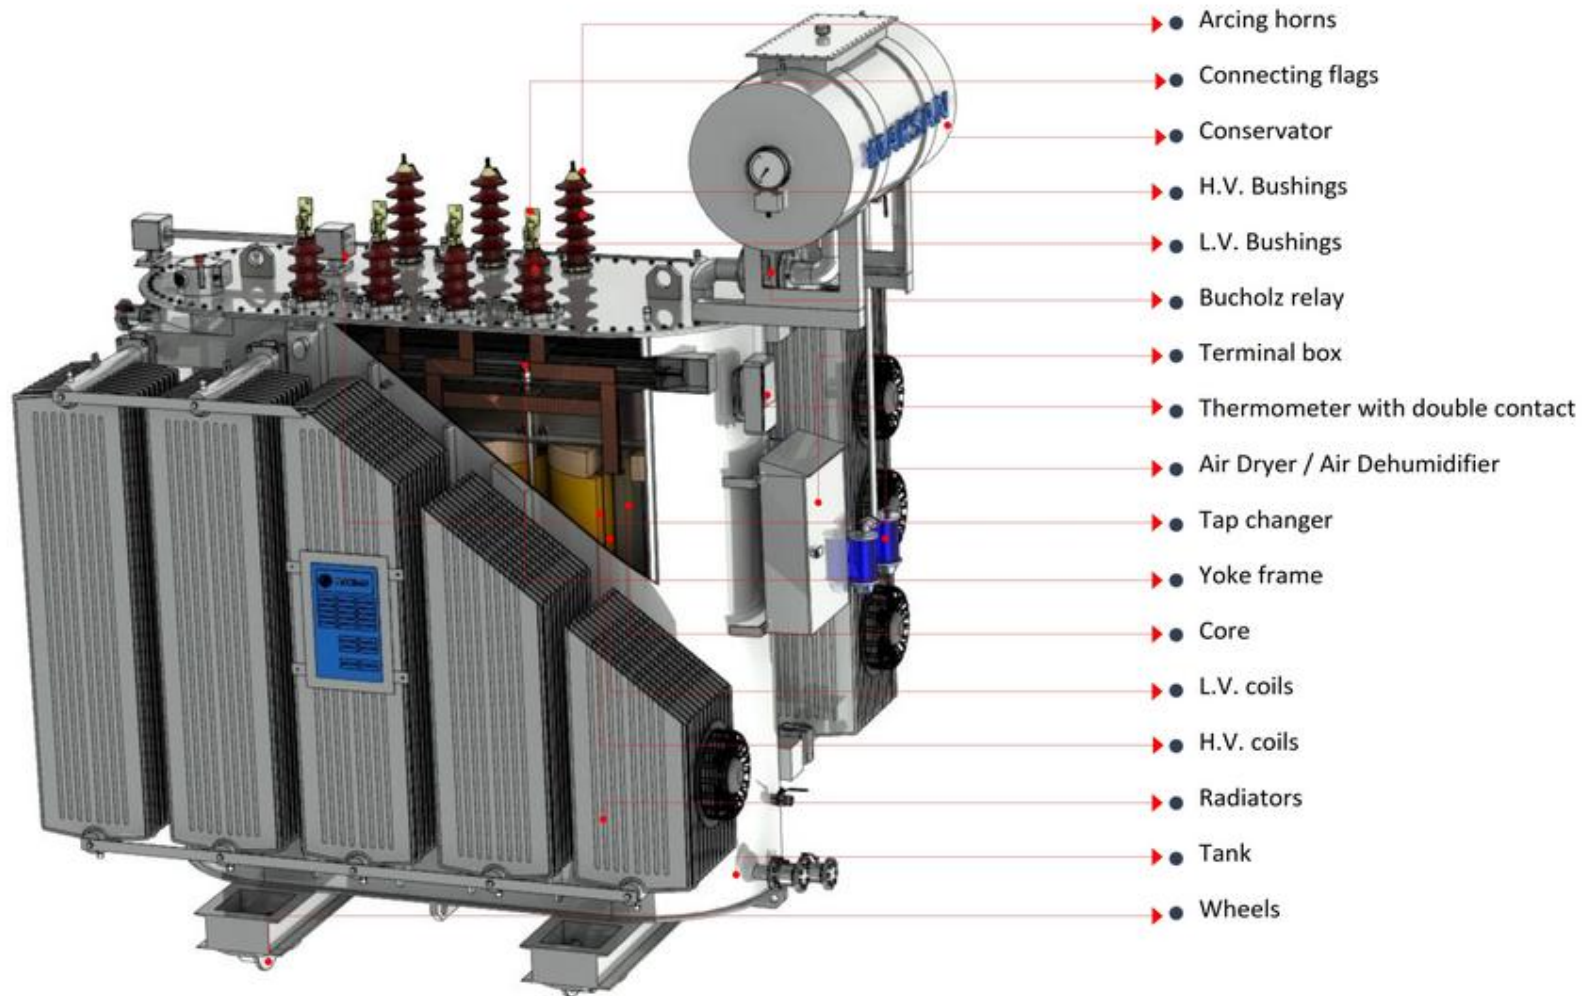

## DISTRIBUTION AND TRANSFORMER SUBSTATIONS

SHEET METAL KIOSK / MOBILE SUBSTATIONS

PILOT TREYLER

47 G 80005

LONG VEHICLE

80 70 60 TR

PiLOT TREYLER

47 G 80005

LONG VEHICLE

80 70 60 TR

33 / 11,5 kV  
31,5 MVA  
Mobile S/S

SERVICE COVER